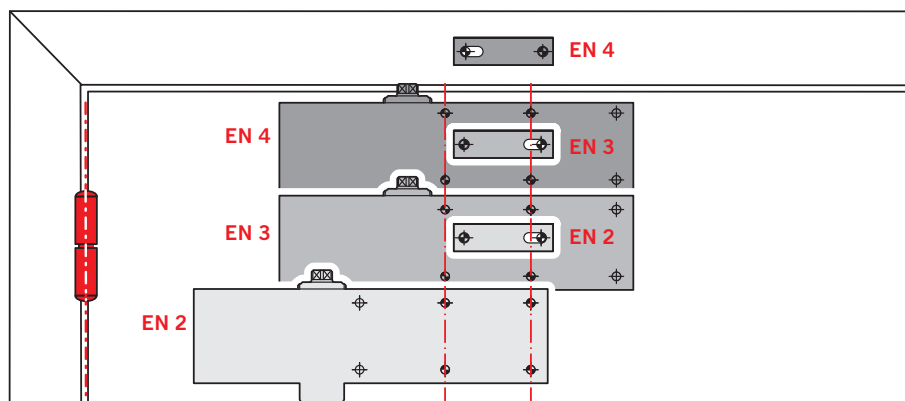

Data and features		TS Profil
Closing force adjustable	Size	EN 2/3/4
Standard doors ¹⁾	≤ 1100 mm	●
External doors, opening outwards ¹⁾		●
Fire and smoke check doors ¹⁾	≤ 1100 mm	-/●/●
Non-handed		●
Arm	Standard	●
	Slide channel	–
Closing speed adjustable at 2 separate valves	180° – 15°	●
	15° – 0°	●
Backcheck adjustable at valve		●
Delayed action		–
Hold-open		–
Weight in kg		1,4
Dimensions in mm	Length	207
	Overall depth	38,5
	Height	55
Door closer tested to EN 1154		●
CE mark for construction products		●

Closing force settings

Door width	Size setting
≤ 850	EN 2
≤ 950	EN 3
≤ 1100	EN 4

The force setting is altered by selecting position of close on the door without changing existing fixing holes.

Door-leaf fixing, pull side