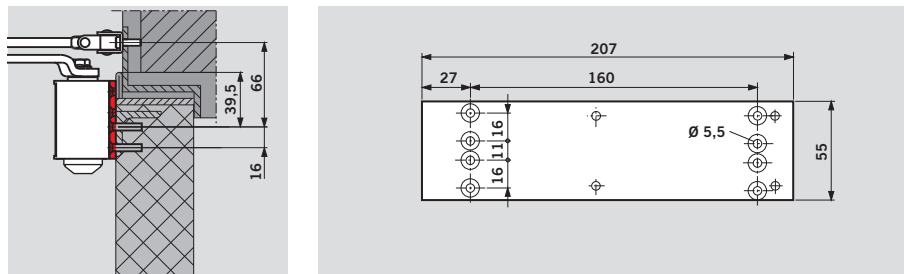

Mounting plate

For fitting the door closer to fire doors and to doors where direct fitting is not possible.

Standard equipment

Colour	xx
silver	01
white (RAL 9016)	11
black (RAL 9005)	19

Order-Number:

- = Closer with arm, complete
- # = Accessory

Door closer TS Profil 	Standard arm 	Mounting plate 270027xx
Size EN 2/3/4	■ 271021xx	#

Specification text

Rack and pinion door closer according to EN 1154, carries the CE mark, with selectable closing force, size EN 2, 3 and 4, adjustable closing speed in two independent ranges and backcheck. Non-handed.

Model
☐ with Standard arm

Accessories
☐ Mounting backplate

Colour
☐ silver
☐ white (similar to RAL 9011)
☐ black (similar to RAL 9005)

Make DORMA TS Profil