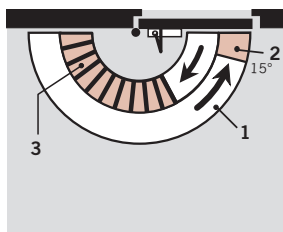

Changes in templating allow easy selection of the closing force to suit various door sizes.

Certified to ISO 9001

Plus points

For the trade

- Ideal solution for standard doors.
- Just one model for all mounting positions.

For the installer

- Non-handed unit.
- Quick and easy to install.
- Fixes perfectly to all door types without the need for a mounting backplate.

For the specifier/architect

- Compact design with minimizing projection.

- Optimal performance and efficiency.
- Suitable for fire doors.

For the user

- Two valves for optimum closing speed and reliable latching action.
- Protection against abuse usage.
- Low sensitivity to temperature changes.
- Optimum wall and door protection thanks to backcheck function.

Data and features		TS Profil
Closing force adjustable	Size	EN 2/3/4
Standard doors¹⁾	≤ 1100 mm	●
External doors, opening outwards¹⁾		●
Fire and smoke check doors¹⁾	≤ 1100 mm	-/●/●
Non-handed		●
Arm	Standard	●
	Slide channel	–
Closing speed adjustable at 2 separate valves	180° – 15°	●
	15° – 0°	●
Backcheck adjustable at valve		●
Delayed action		–
Hold-open		–
Weight in kg		1,4
Dimensions in mm	Length	207
	Overall depth	38,5
	Height	55
Door closer tested to EN 1154		●
CE mark for construction products		●

- Yes – no

¹⁾ For high and heavy doors, external doors, and for doors required to close against high wind pressure, we recommend DORMA TS 83.

Functions