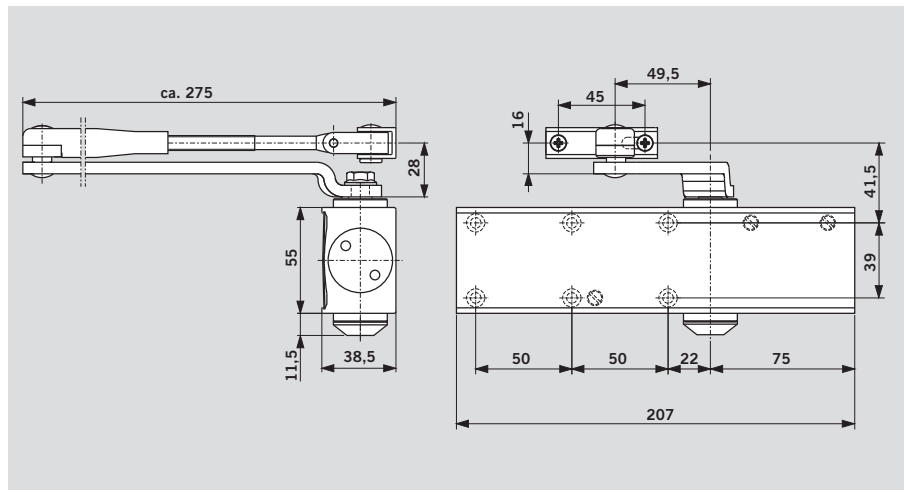

Data and features		TS Profil
Closing force adjustable	Size	EN 2/3/4
Standard doors ¹⁾	≤ 1100 mm	●
External doors, opening outwards ¹⁾		●
Fire and smoke check doors ¹⁾	≤ 1100 mm	-/●/●
Non-handed		●
Arm	Standard	●
	Slide channel	–
Closing speed adjustable at 2 separate valves	180° – 15°	●
	15° – 0°	●
Backcheck adjustable at valve		●
Delayed action		–
Hold-open		–
Weight in kg		1,4
Dimensions in mm	Length	207
	Overall depth	38,5
	Height	55
Door closer tested to EN 1154		●
CE mark for construction products		●

Closing force settings

Door width	Size setting
≤ 850	EN 2
≤ 950	EN 3
≤ 1100	EN 4

The force setting is altered by selecting position of close on the door without changing existing fixing holes.

Door-leaf fixing, pull side